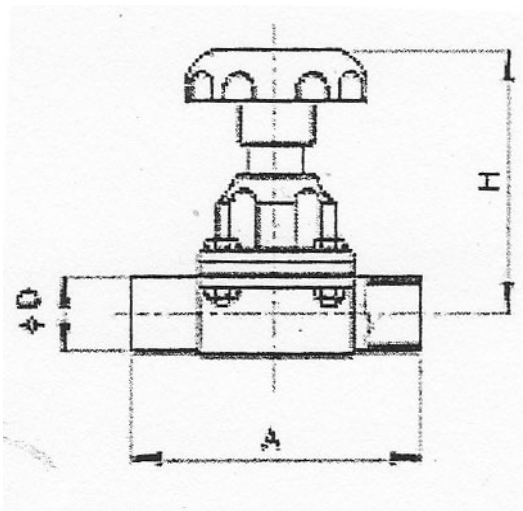

Sanitary Diaphragm Valve - Hand Wheel: Silicone

- Grade 316L Stainless Steel Body
- OD / ID Finished to 0.8 micrometers
- Silicone Diaphragm
- RJT, IDF, SMS, DIN, Clamp ends to suit

Size	A	D	H
1/2"	100.0	12.7	88/99
1"	125.0	25.4	110/123
1 1/4"	140.0	31.8	129/138
1 1/2"	150.0	38.1	139/159
2"	180.0	50.8	159/186