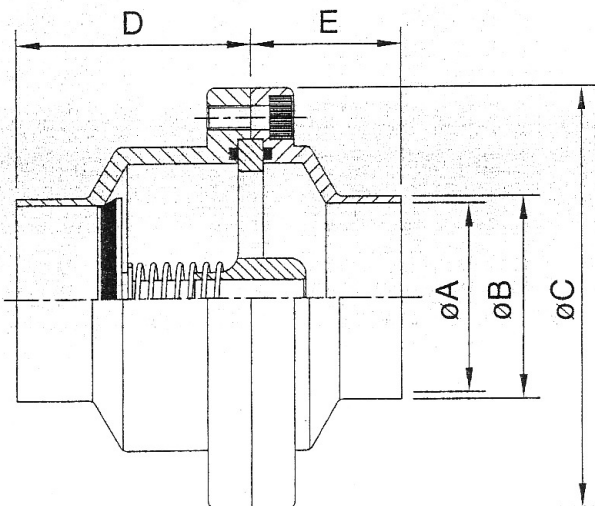

Non-Return Valves

Flange Weld End

- Size 1" – 4" od
- RJT, IDF, SMS, DIN, Clamp ends to suit

Size	A	B	C	D	E
1.0"	22.1	25.4	80	59	38
1.5"	34.8	38.1	93	59	38
2.0"	47.5	50.8	106	59	38
2.5"	60.2	63.5	123	59	38
3.0"	72.9	76.2	136	59	38
4.0"	97.4	101.6	157	50	44