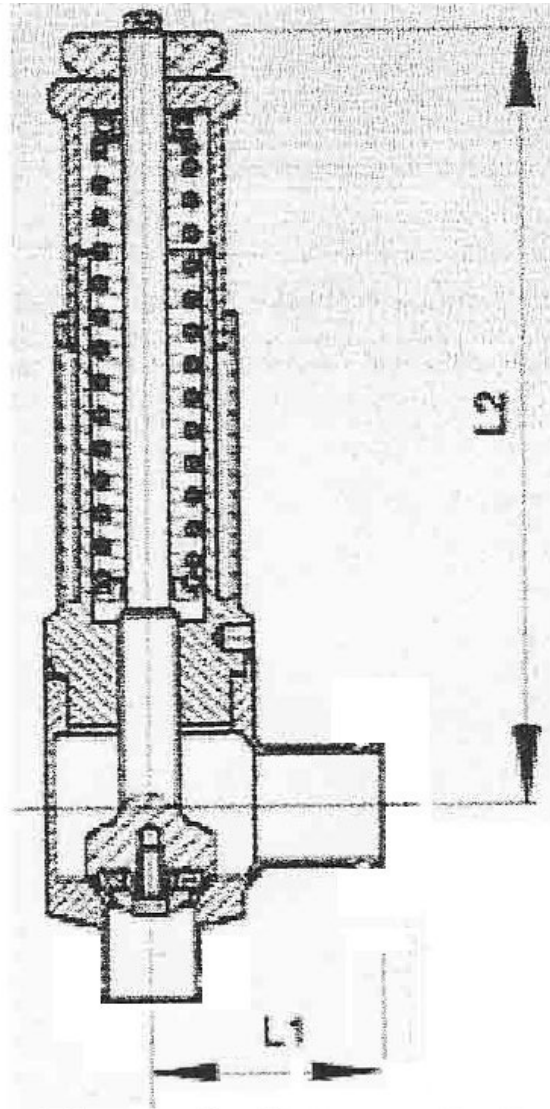

Pressure Relief Valve / Safety Valve

Threaded

- Grade 316L Stainless Steel Body
- 0 – 5bar Adjustable
- 1", 1 1/2", 2" OD Weld Ends
- RJT, IDF, SMS, DIN Clamp Ends to suit

Size	L2	L1
		Welded
1"	210.0	40.0
1 1/2"	230.0	50.0
2"	240.0	60.0