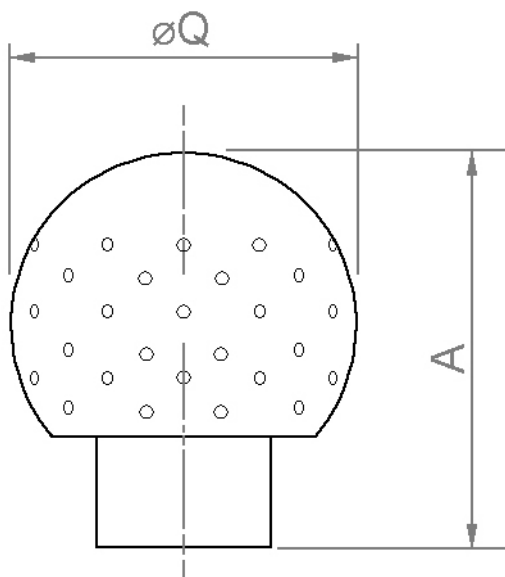

## Spray Ball / Sanitary Cleaning Ball

- 3/4", 1", 1 1/2" Inlet
- 360° Spray